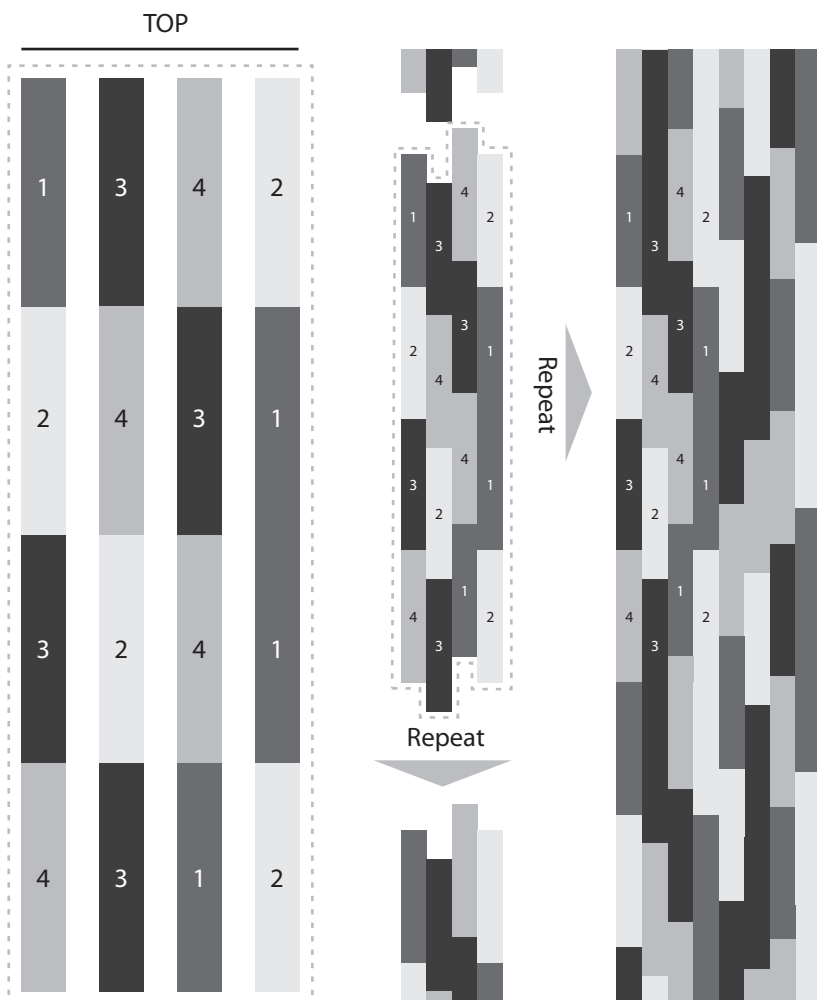

**Learn more about Commercial Collections**

The color play collection is a set of 16 planks made with a mixture of four selected patterns.

Available sizes are 7" x 48", 9" x 48" and 7.24" x 37.4".

It enables the boundless expansion of perfectly matched and repeated colors in any space.

The commercial collections create the unique atmosphere by fast and easy installation method for realistic wood patterns and various combinations.

**Formats**

No.	Design	Type & Size	Thickness
1	 <b>DESERT FLARE</b> PWP 7022	 Plank 7.24" x 37.4", 7" x 48", 9" x 48"	<b>TOTAL</b> 2.0, 2.5, 3.0, 5.0 mm
2	 <b>MODERN HOUSE</b> PWP 7034	 Plank 7.24" x 37.4", 7" x 48", 9" x 48"	<b>TOTAL</b> 2.0, 2.5, 3.0, 5.0 mm
3	 <b>RIVERSIDE MAPLE</b> PWP 7073	 Plank 7.24" x 37.4", 7" x 48", 9" x 48"	<b>TOTAL</b> 2.0, 2.5, 3.0, 5.0 mm
4	 <b>RIVERSIDE MAPLE</b> PWP 7074	 Plank 7.24" x 37.4", 7" x 48", 9" x 48"	<b>TOTAL</b> 2.0, 2.5, 3.0, 5.0 mm

**How to**

Based on TOP line, 4 planks in a row are laid 4 times in a fixed order and a set of 16 planks is repeated to cover the expanded space.

Referring to the table above, each of four planks in a row keeps different positions in order to make a harmony of colors.